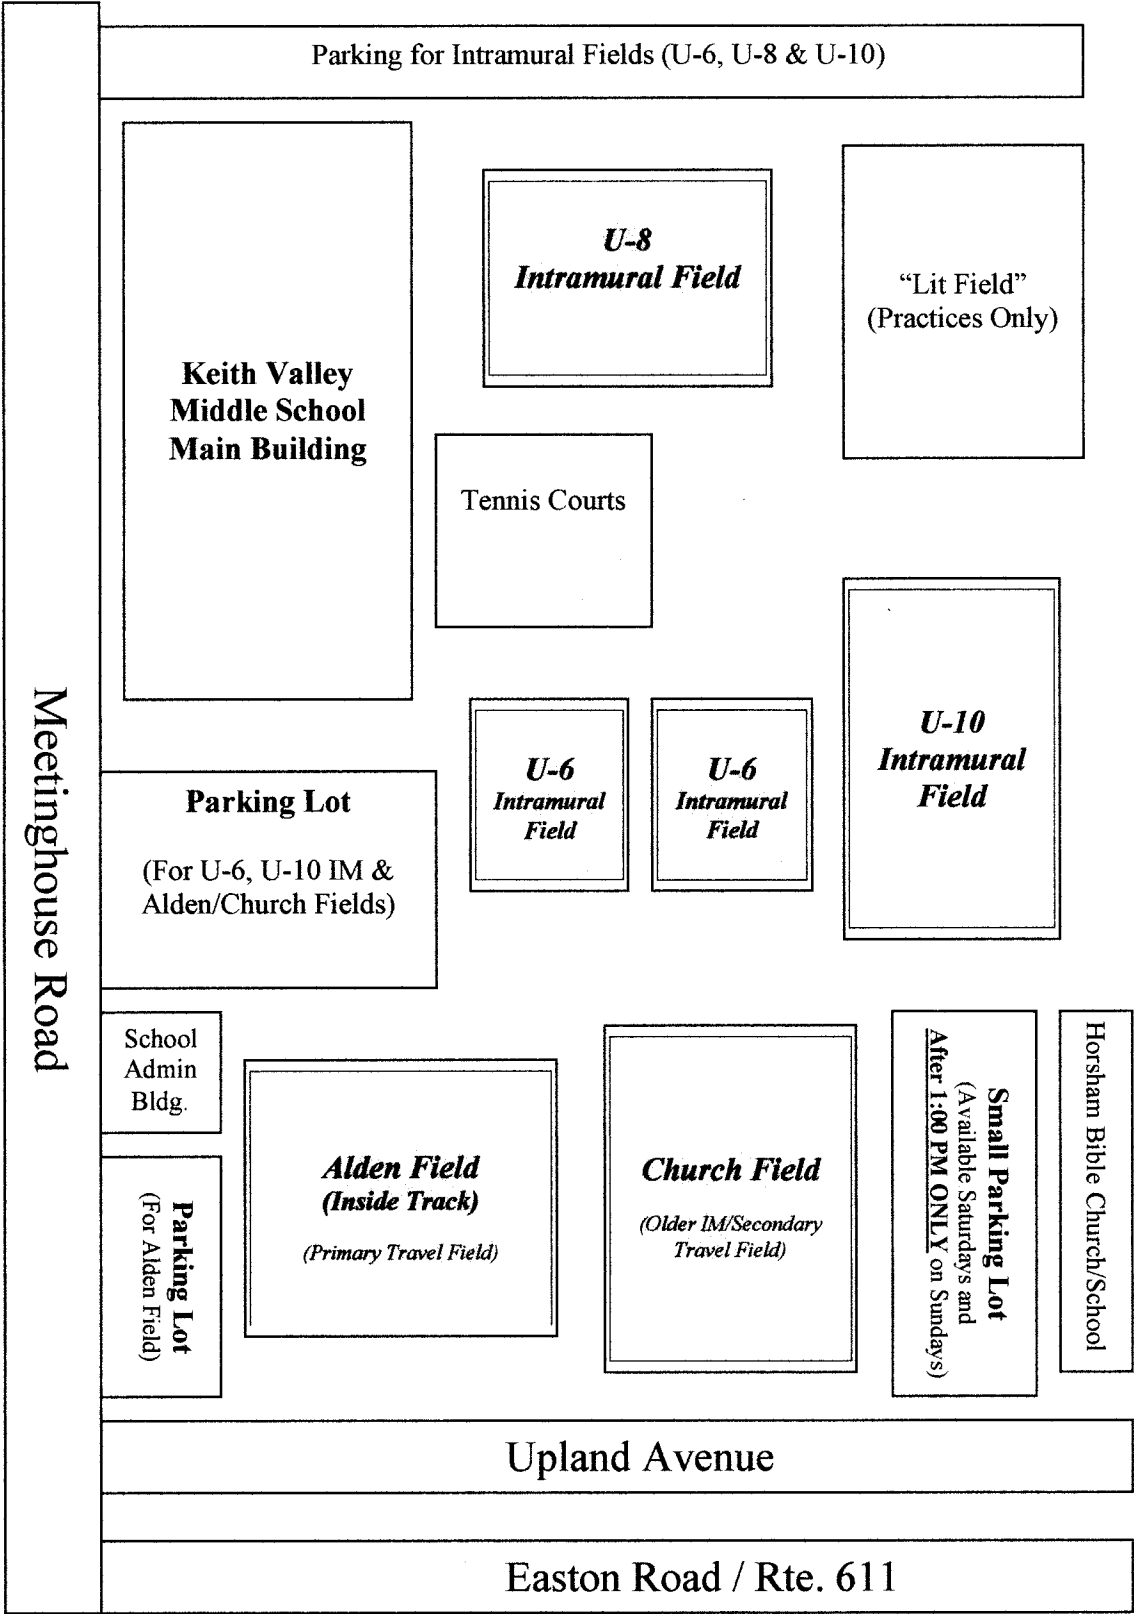

**HATBORO-HORSHAM SOCCER CLUB  
Keith Valley Middle School - FIELD MAP**

Parking for Intramural Fields (U-6, U-8 & U-10)

Meetinghouse Road

**Keith Valley  
Middle School  
Main Building**

**U-8  
Intramural Field**

**"Lit Field"  
(Practices Only)**

Tennis Courts

**Parking Lot**  
(For U-6, U-10 IM &  
Alden/Church Fields)

**U-6  
Intramural  
Field**

**U-6  
Intramural  
Field**

**U-10  
Intramural  
Field**

School  
Admin  
Bldg.

**Alden Field  
(Inside Track)**  
*(Primary Travel Field)*

**Church Field**  
*(Older IM/Secondary  
Travel Field)*

**Parking Lot**  
(For Alden Field)

**Small Parking Lot**  
(Available Saturdays and  
After 1:00 PM ONLY on Sundays)